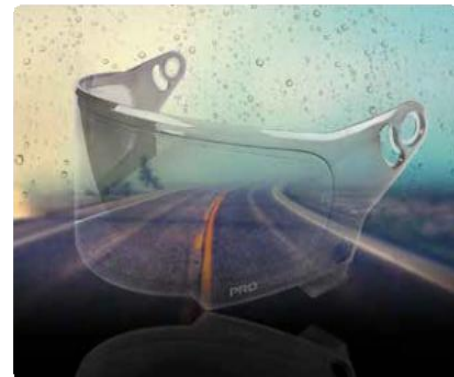

ELIMINATOR 镜片

透明

浅灰

深灰

电镀银

浅蓝

琥珀色

电镀金